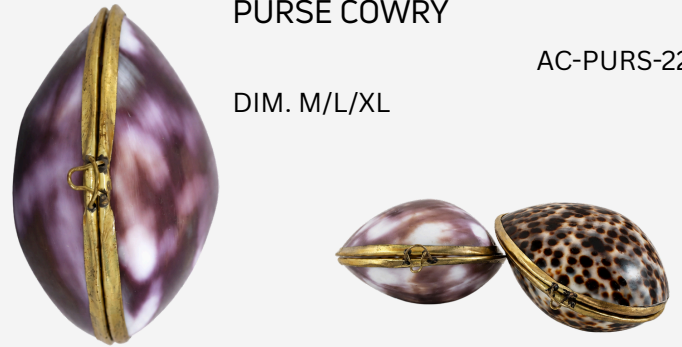

## KRING PECTEN

AC-KEYR-215

CAPIZ 3N1 DÉCOR

AC-CAPZ-263

PLACEMAT ROUND

AC-PLMT-141

PURSE COCO PAINTED

AC-PURS-216

PURSE COWRY

AC-PURS-220X

DIM. M/L/XL

SOAP DISH CAPIZ CLAM

AC-SOAP-265

SOAP DISH CAPIZ SHELL

AC-SOAP-266

SOAP DISH CAPIZ LEAF