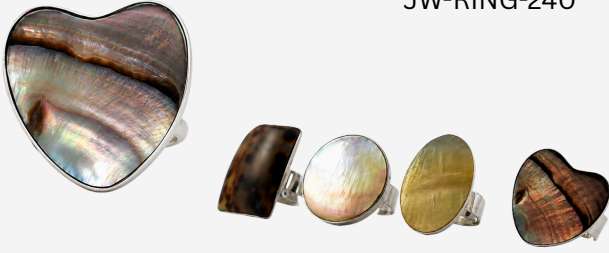

AC-SOAP-267

---

**RING ADJ ASSORTED**

JW-RING-240

---

**RING SILVER MOUTH GROOVED**

JW-RING-241

---

**RING ADJ DOME PEARL**

JW-RING-242

---

**RING LUHANOS ASSORTED**

JW-RING-247

---

**RING CUNOS DOME CAT EYE**

JW-RING-248

RING ADJ ASSORTED

JW-RING-240

RING SILVER MOUTH GROOVED

JW-RING-241

RING ADJ DOME PEARL

JW-RING-242

RING FOLDED PAUA

JW-RING-243